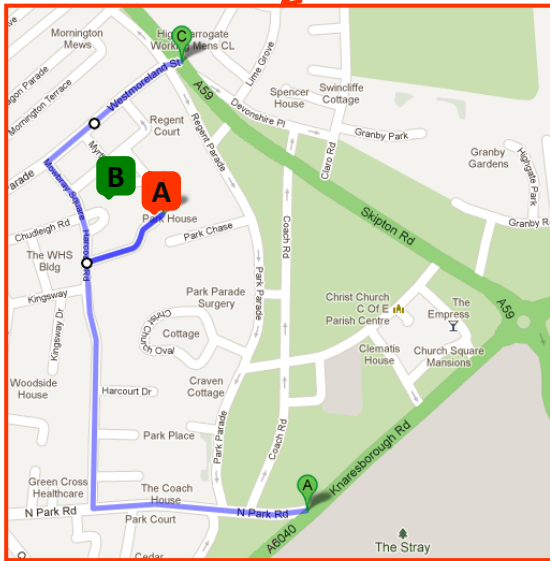

7 The Grove, Harrogate, HG1 5NW

Tel: **0333 3200 520** (local rate call included in mobile free minutes) or **07824 831119** (Annette)

From the South / York / Wetherby / A1M:

1. Follow signs to Harrogate along **A661 Wetherby Rd.**
2. At the Empress Roundabout (A59 / A6040) take the 1st exit.
3. After approx 400 yards fork right onto **North Park Road.**
4. Take the 3rd Right along **Harcourt Road.**
5. Continue straight. After slight dog-leg turn 1st Right onto **The Grove.**

From the North/ Ripon / Skipton:

1. Follow signs to Harrogate along the **A59 Skipton Rd.**
2. At the traffic lights near the Devonshire Arms pub (on the left) turn Right onto **Westmoreland Street.**
3. Turn 3rd Left onto **Mobray Square** (becoming **Harcourt Rd.**)
4. Turn 2nd Right onto **The Grove.**

NB Sat-Nav users: Postcode HG1 5NW will take you to Mobray Square, not 7 The Grove.

A For the Office / Reception:

1. Park in one of the marked bays at the end of the Grove.
2. Turn Left at the end of The Grove and the Office/ Reception is directly in front of you.

B For Motorhome storage yard / secure car park:

1. Turn Right out of The Grove onto Harcourt Rd.
2. At the junction with Chudleigh Rd turn Right at the red brick Harcourt Road Warehouse.
3. Drive with care through the gate to the LEFT of the warehouse for the car park.