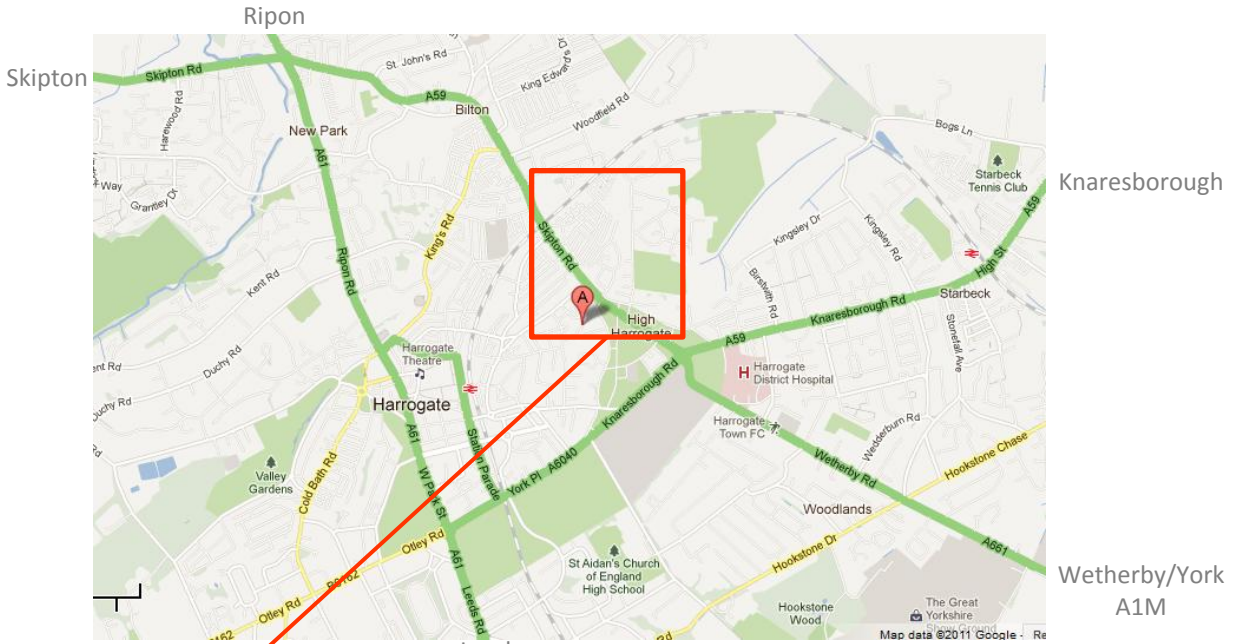

7 The Grove, Harrogate, HG1 5NW

Tel: **0333 3200 520** (local rate call included in mobile free minutes) or **07824 831119** (Annette)

From the South / York / Wetherby / A1M:

1. Follow signs to Harrogate along **A661 Wetherby Rd.**
2. At the Empress Roundabout (A59 / A6040) take the 1st exit.
3. After approx 400 yards fork right onto **North Park Road.**
4. Take the 3rd Right along **Harcourt Road.**
5. Continue straight. After slight dog-leg turn 1st Right onto **The Grove.**

From the North/ Ripon / Skipton:

1. Follow signs to Harrogate along the **A59 Skipton Rd.**
2. At the traffic lights near the Devonshire Arms pub (on the left) turn Right onto **Westmoreland Street.**
3. Turn 3rd Left onto **Mobray Square** (becoming **Harcourt Rd.**)
4. Turn 2nd Right onto **The Grove.**

NB Sat-Nav users: Postcode HG1 5NW will take you to Mobray Square, not 7 The Grove.

A For the Office / Reception:

1. Park in one of the marked bays at the end of the Grove.
2. Turn Left at the end of The Grove and the Office/ Reception is directly in front of you.

B For Motorhome storage yard / secure car park:

1. Turn Right out of The Grove onto Harcourt Rd.
2. At the junction with Chudleigh Rd turn Right at the red brick Harcourt Road Warehouse.
3. Drive with care through the gate to the LEFT of the warehouse for the car park.